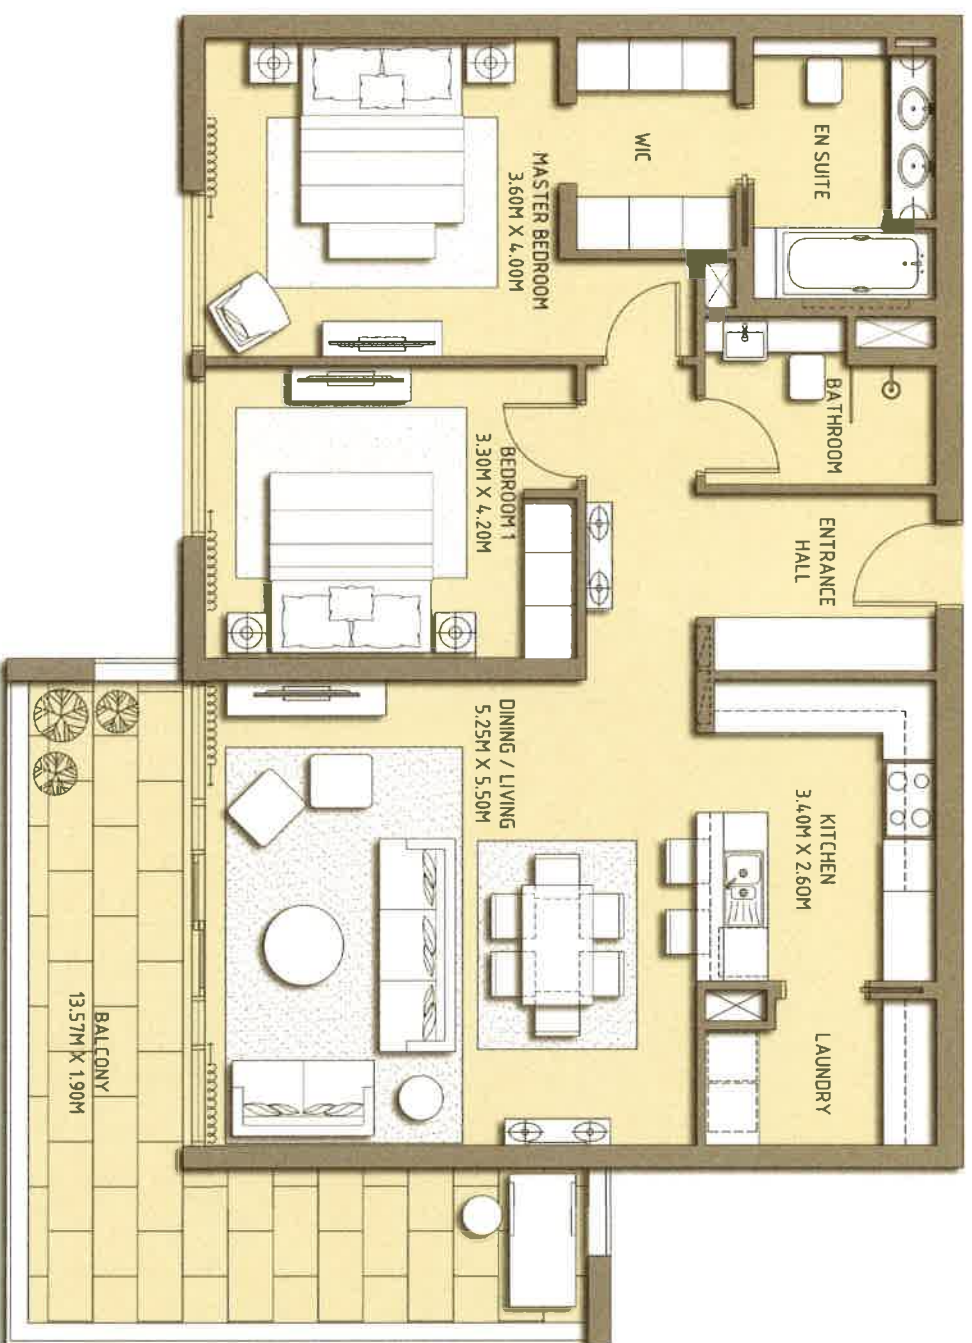

## 2 Bedroom

### Units:

C2-211, C2-310, C2-410, C2-510, C2-610,  
C2-710, C2-810, C2-910

## Level 02 - 09

SUITE AREA:  
BALCONY AREA:

108.26 SQ.M (1165.35 SQ.FT)  
24.01 SQ.M (258.47 SQ.FT)

TOTAL AREA:

132.27 SQ.M (1423.82 SQ.FT)