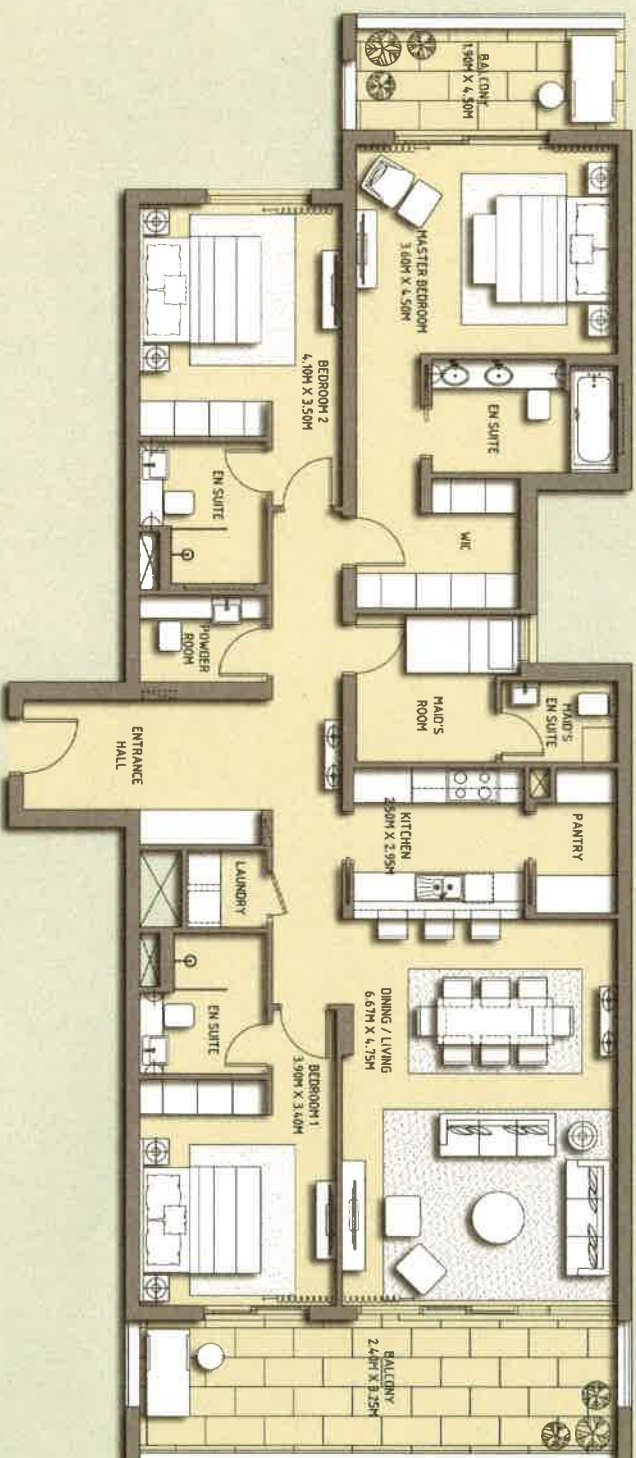

3 Bedroom

Units:

A2-308, A2-408, A2-508, A2-608, A2-708
A2-808, A2-908, A2-1008, A2-1108

Level 03 - 11

SUITE AREA:
BALCONY AREA:

TOTAL AREA:

167.90 SQ.M (1807.22 SQ.FT)
30.42 SQ.M (327.43 SQ.FT)

198.32 SQ.M (2134.65 SQ.FT)